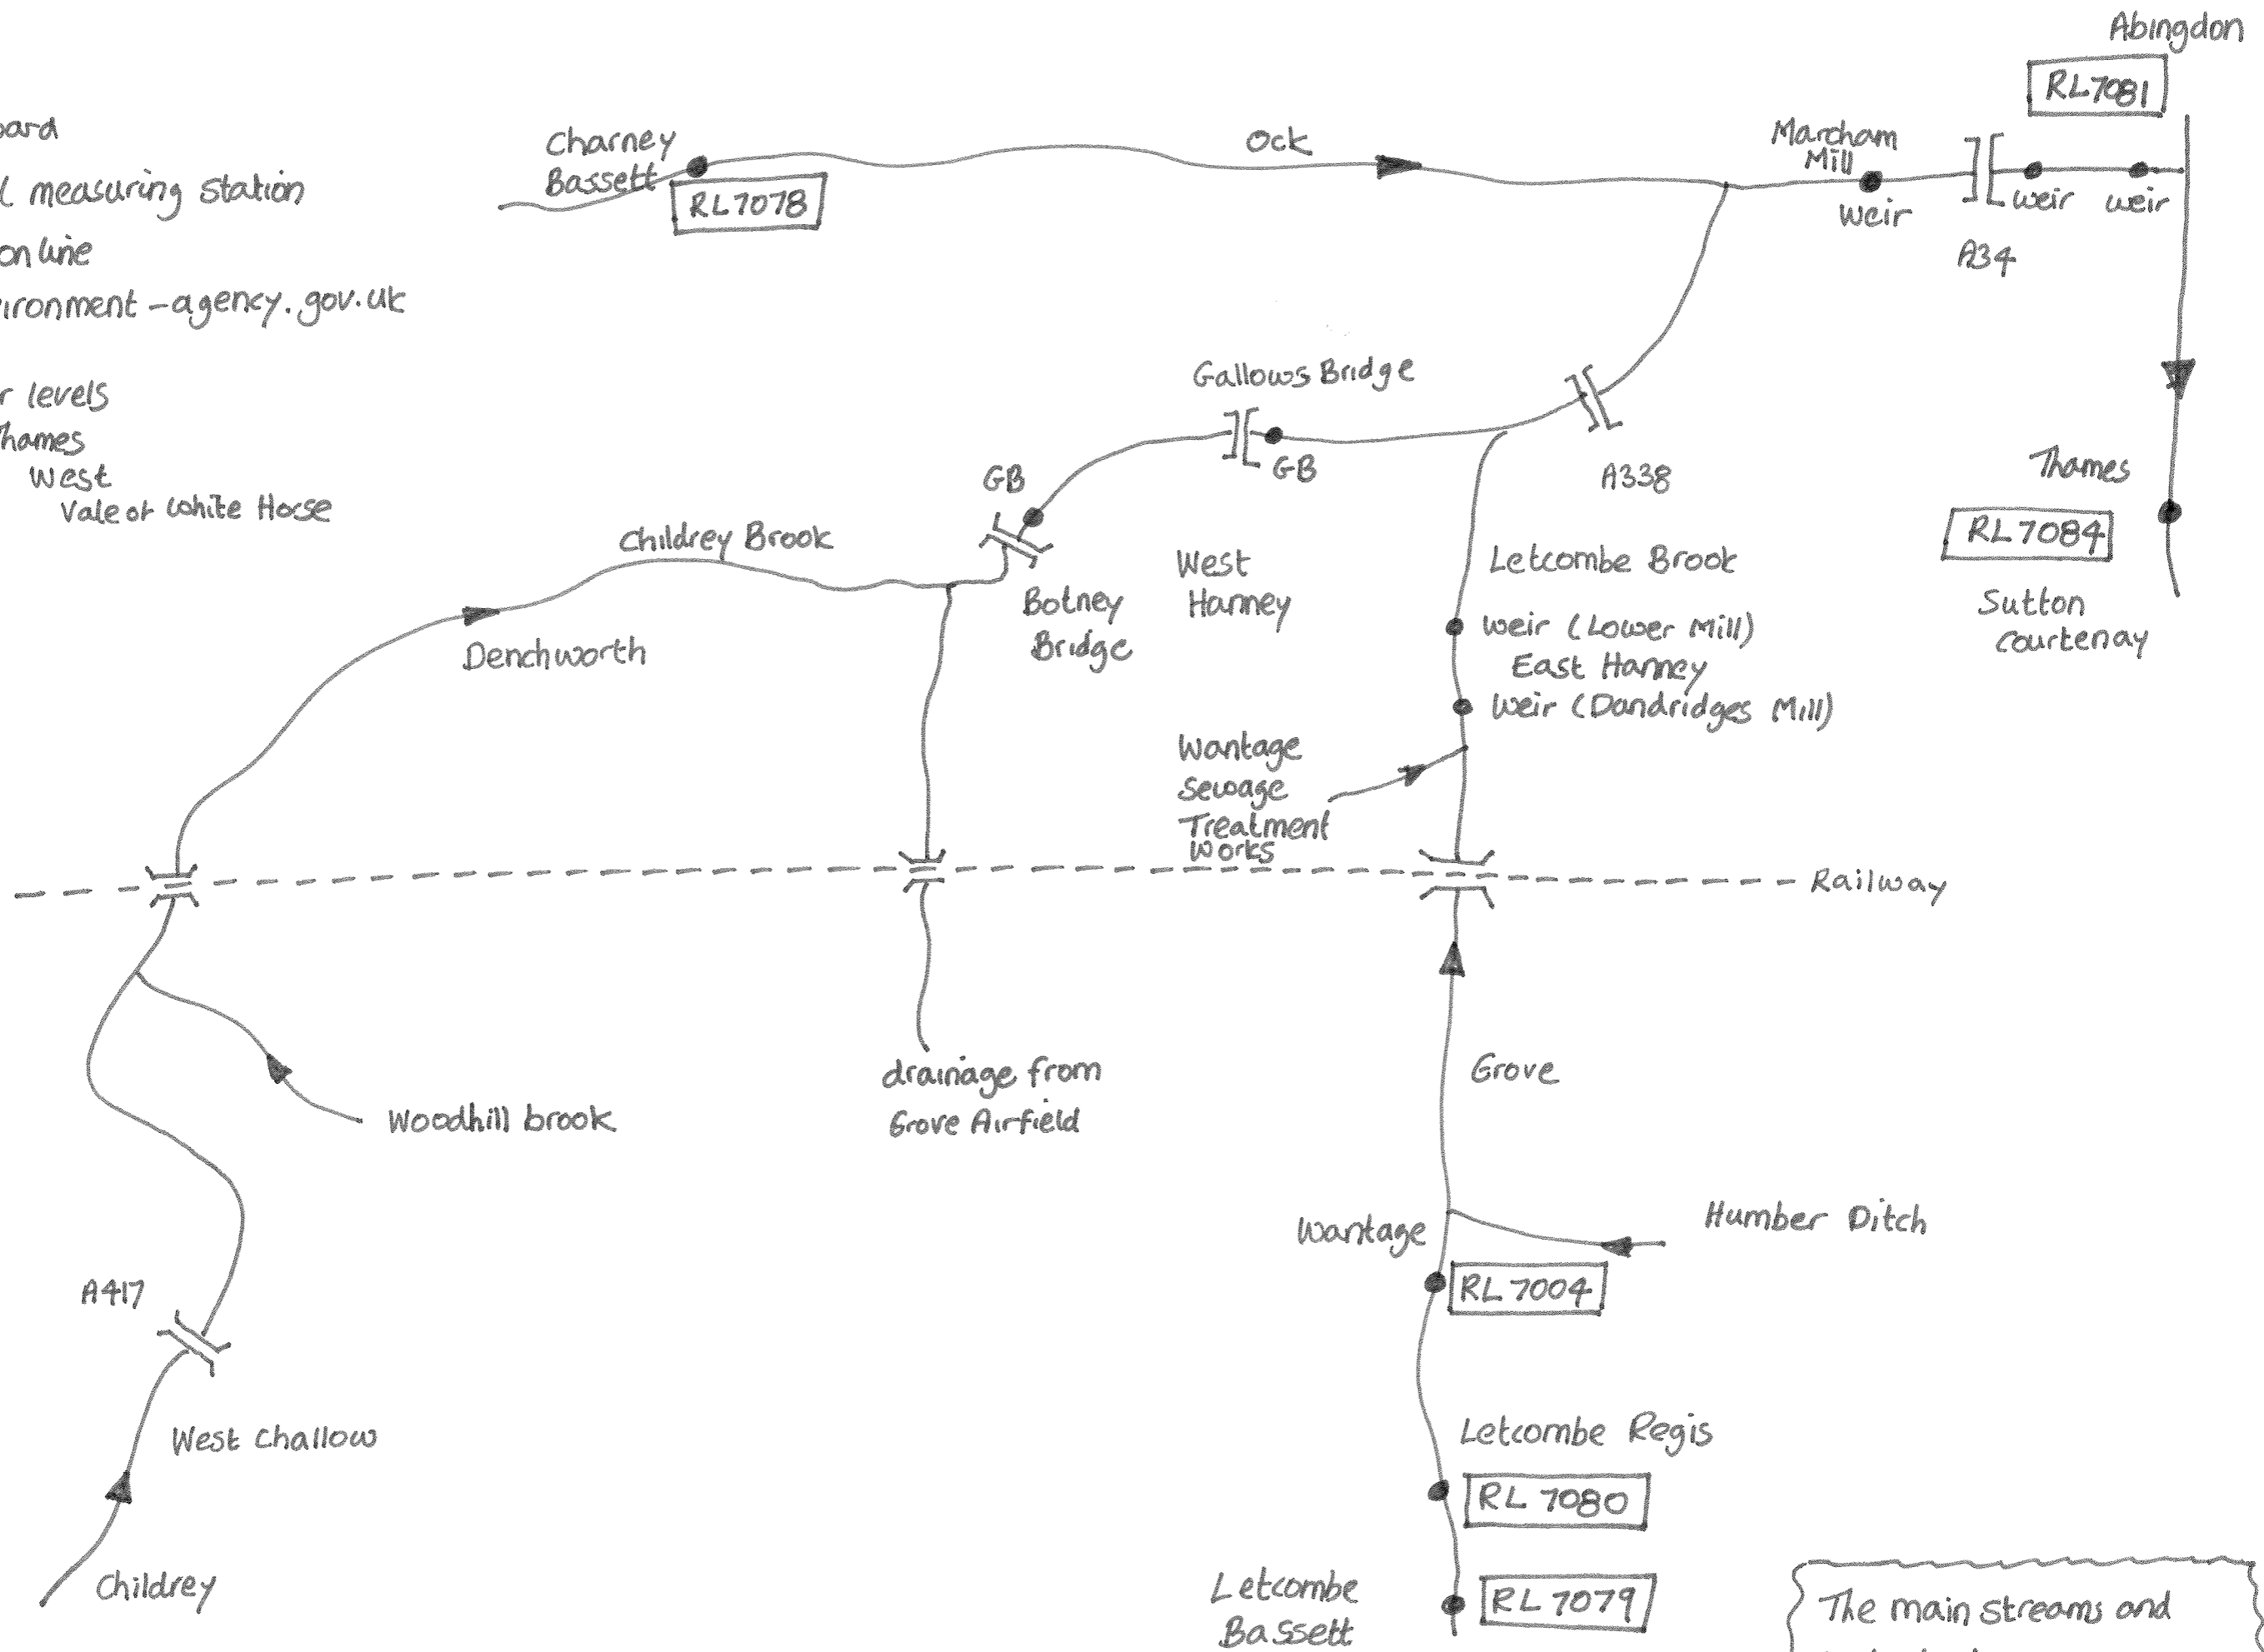

GB Gauge Board  
 RL River level measuring station  
 available online  
[www.environment-agency.gov.uk](http://www.environment-agency.gov.uk)

Flood  
 river levels  
 Thames  
 West  
 Vale of White Horse

The main streams and  
 water level gauges  
 around East & West Hanney  
 S-SCOTT 13 OCT 2010

GB Gauge Board  
 RL River level measuring station  
 available online  
[www.environment-agency.gov.uk](http://www.environment-agency.gov.uk)

Flood  
 river levels  
 Thames  
 West  
 Vale of White Horse

The main streams and  
 water level gauges  
 around East & West Hanney  
 S-SCOTT 13 OCT 2010