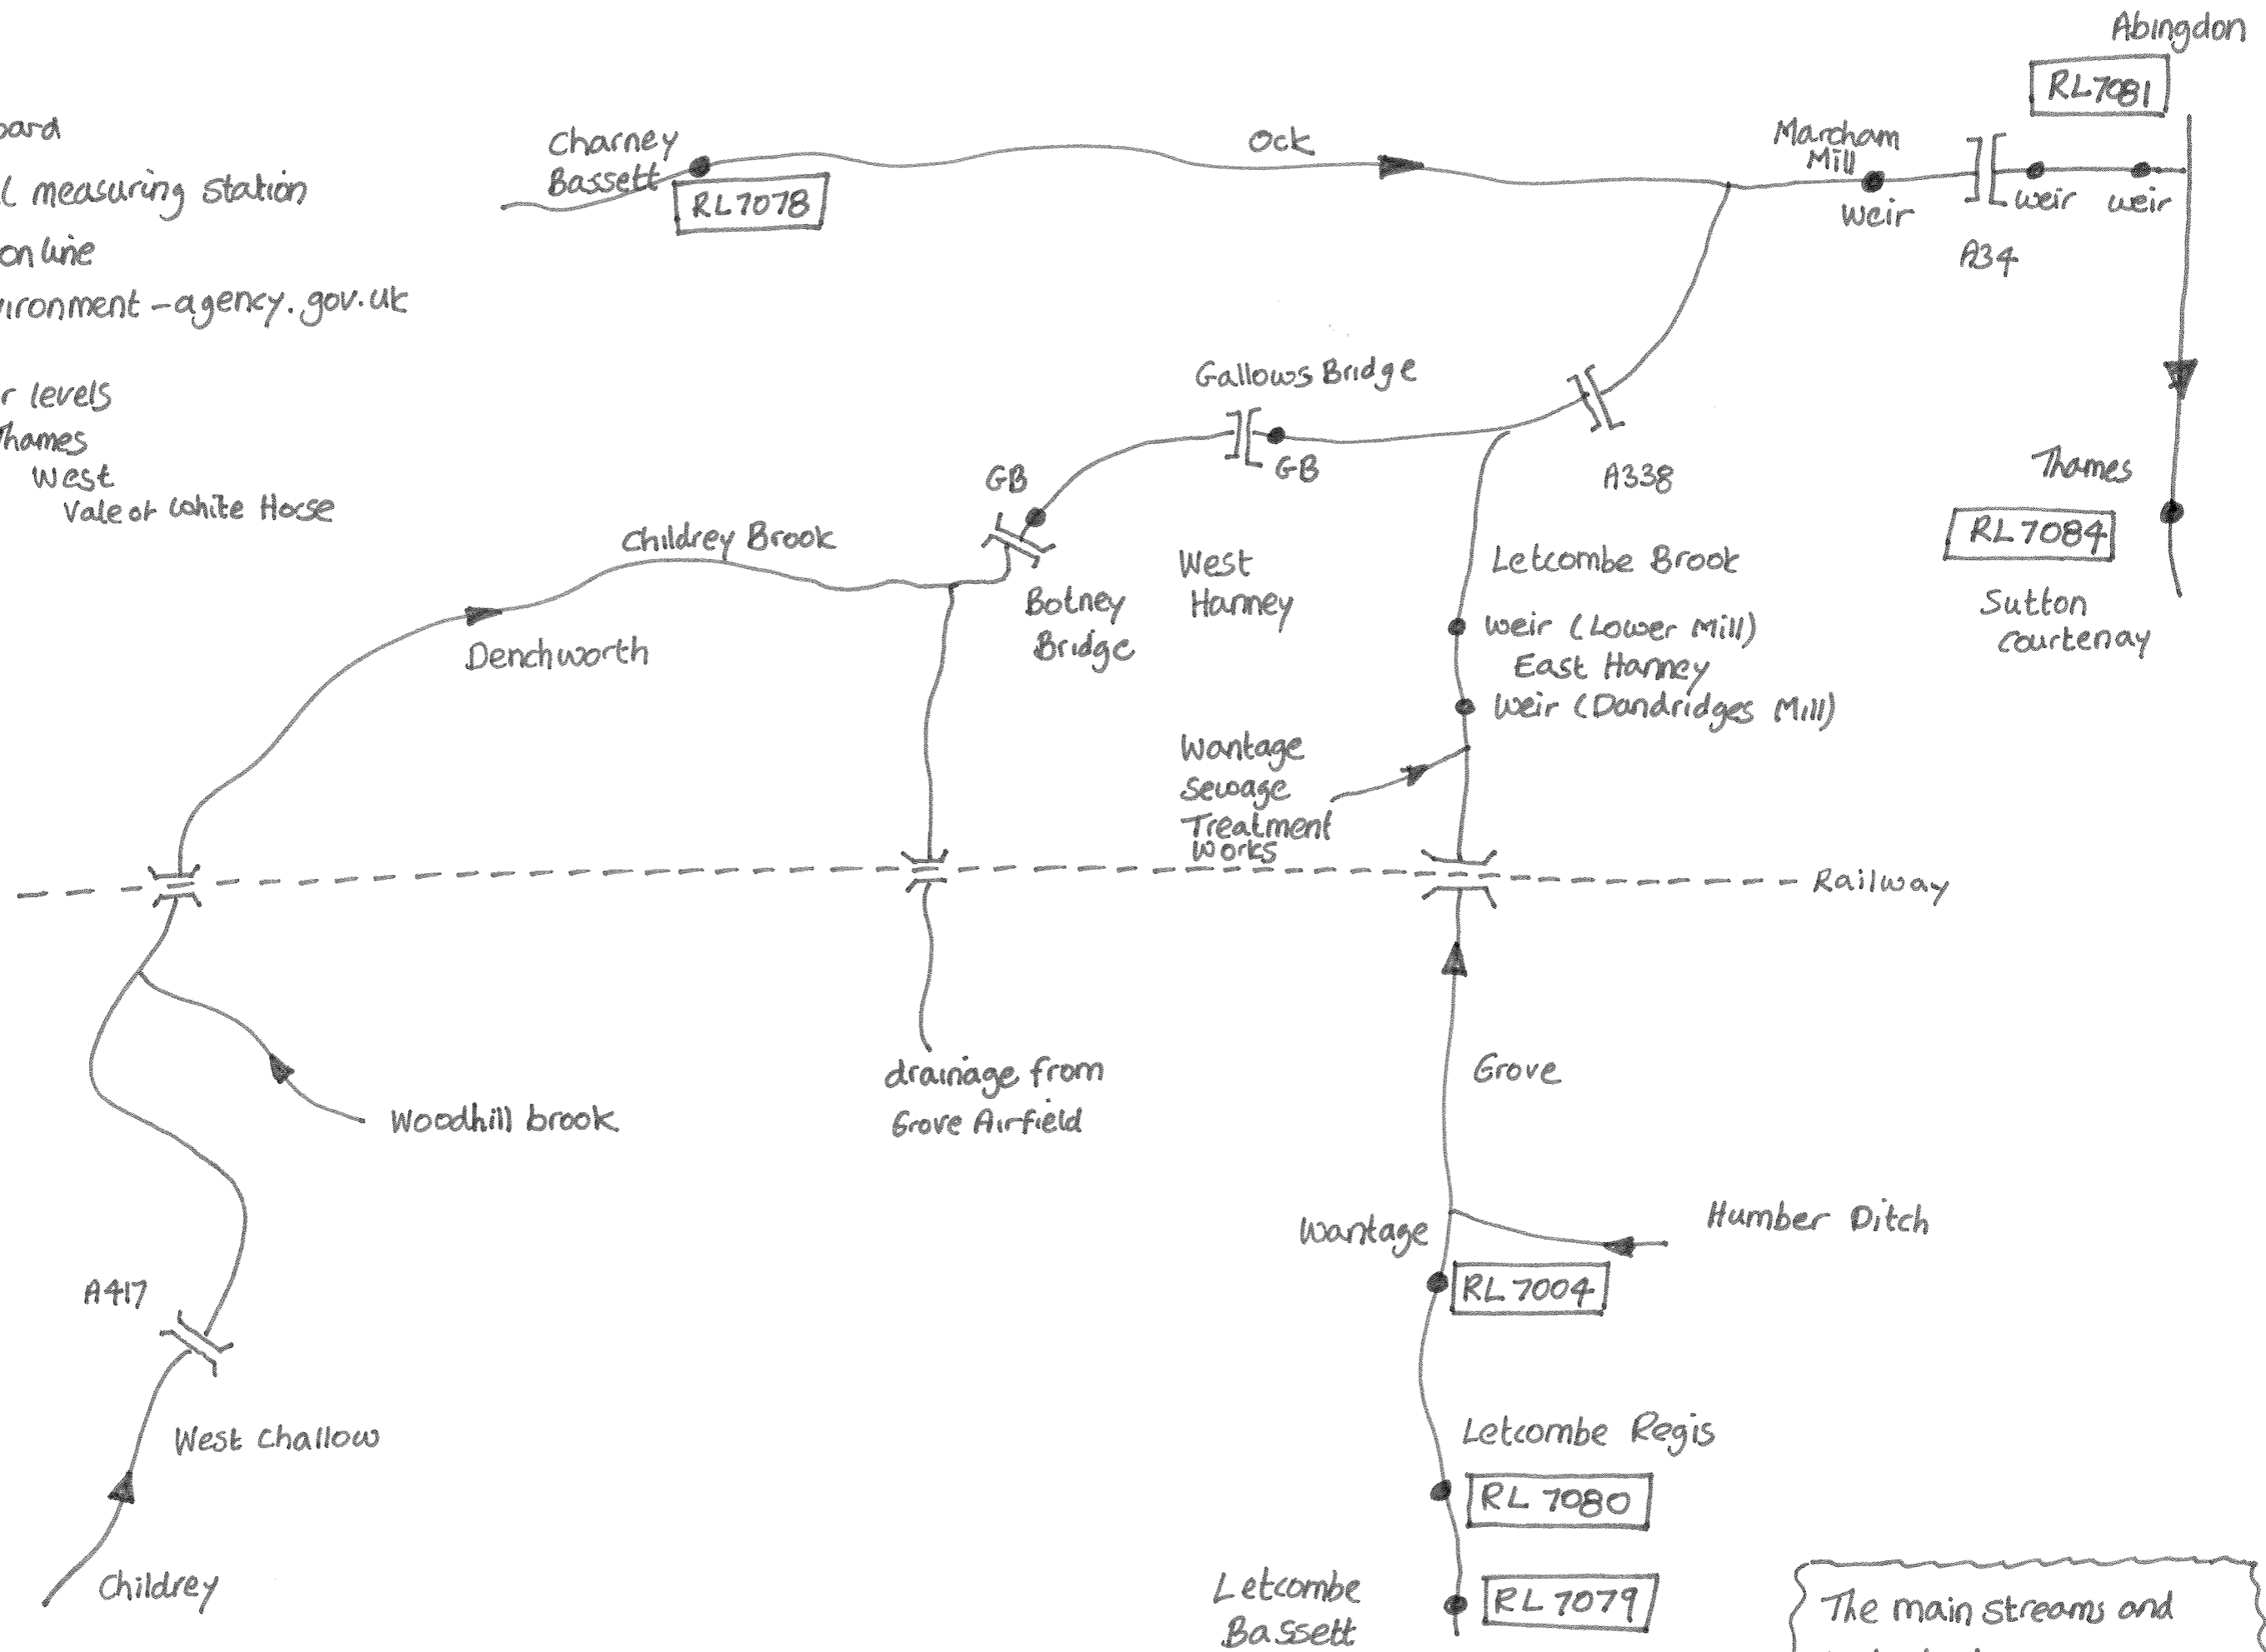

GB Gauge Board  
 RL River level measuring station  
 available online  
[www.environment-agency.gov.uk](http://www.environment-agency.gov.uk)

Flood  
 river levels  
 Thames  
 West  
 Vale of White Horse

The main streams and  
 water level gauges  
 around East & West Hanney  
 S-SCOTT 13 OCT 2010

GB Gauge Board  
 RL River level measuring station  
 available online  
[www.environment-agency.gov.uk](http://www.environment-agency.gov.uk)

Flood  
 river levels  
 Thames  
 West  
 Vale of White Horse

The main streams and  
 water level gauges  
 around East & West Hanney  
 S-SCOTT 13 OCT 2010